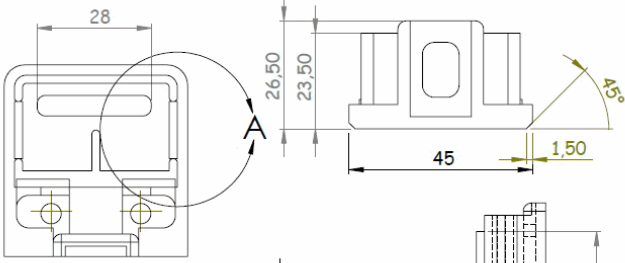

PRODUCT SHEET

Description

Glass Clamp "Square" W/Bottom Plate, Flat, SS316 - Polished,
45x47x30mm, 6,76-12,76mm Glass Thickness, No Safety Pin & No
Cushions

SISO A/S
Mileparken 11
DK-2740 Skovlunde
Denmark
Phone: (+45) 45 830 900
Fax: (+45) 45 830 444
E-mail: siso@siso.dk
Web: www.siso.dk

Item number

22.10.321-0

Units	Box	Carton	HS Code	Barcode
-------	-----	--------	---------	---------

Pcs.

50

50

8302420099

5 704866 083782

DETAIL A
SCALE 2 : 1