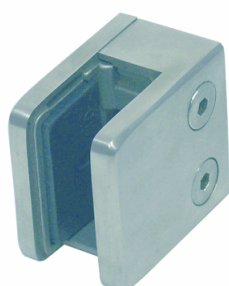

PRODUCT SHEET

Description

Glass Clamp "Square" W/Bottom Plate, Flat, SS316 - Polished,
45x47x30mm, 6,76-12,76mm Glass Thickness, No Safety Pin & No
Cushions

SISO A/S
Mileparken 11
DK-2740 Skovlunde
Denmark
Phone: (+45) 45 830 900
Fax: (+45) 45 830 444
E-mail: siso@siso.dk
Web: www.siso.dk

Item number

22.10.321-0

Units	Box	Carton	HS Code	Barcode
-------	-----	--------	---------	---------

Pcs.

50

50

8302420099

5 704866 083782